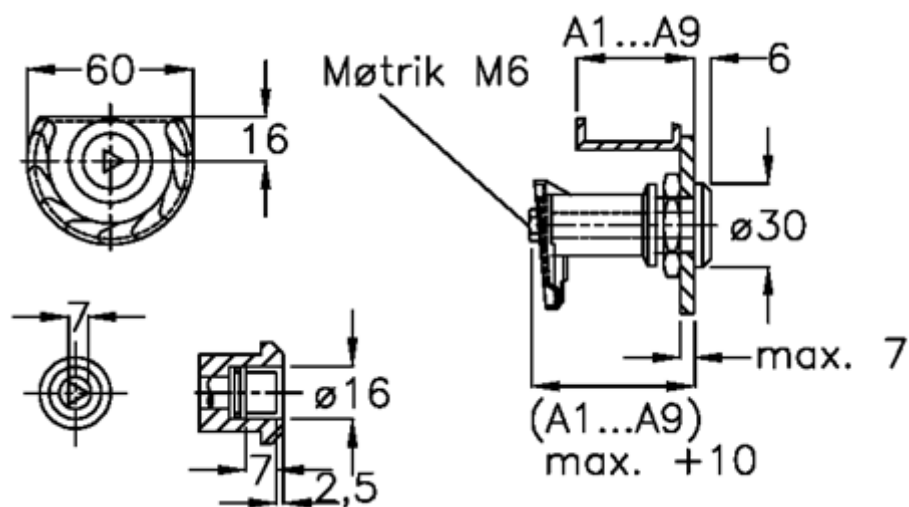

Article number: 209180221

Description: E+G Door lock
GN 119-DK-A2-NI

Measures

Door + frame thickness = 22-30

Measure type = A2